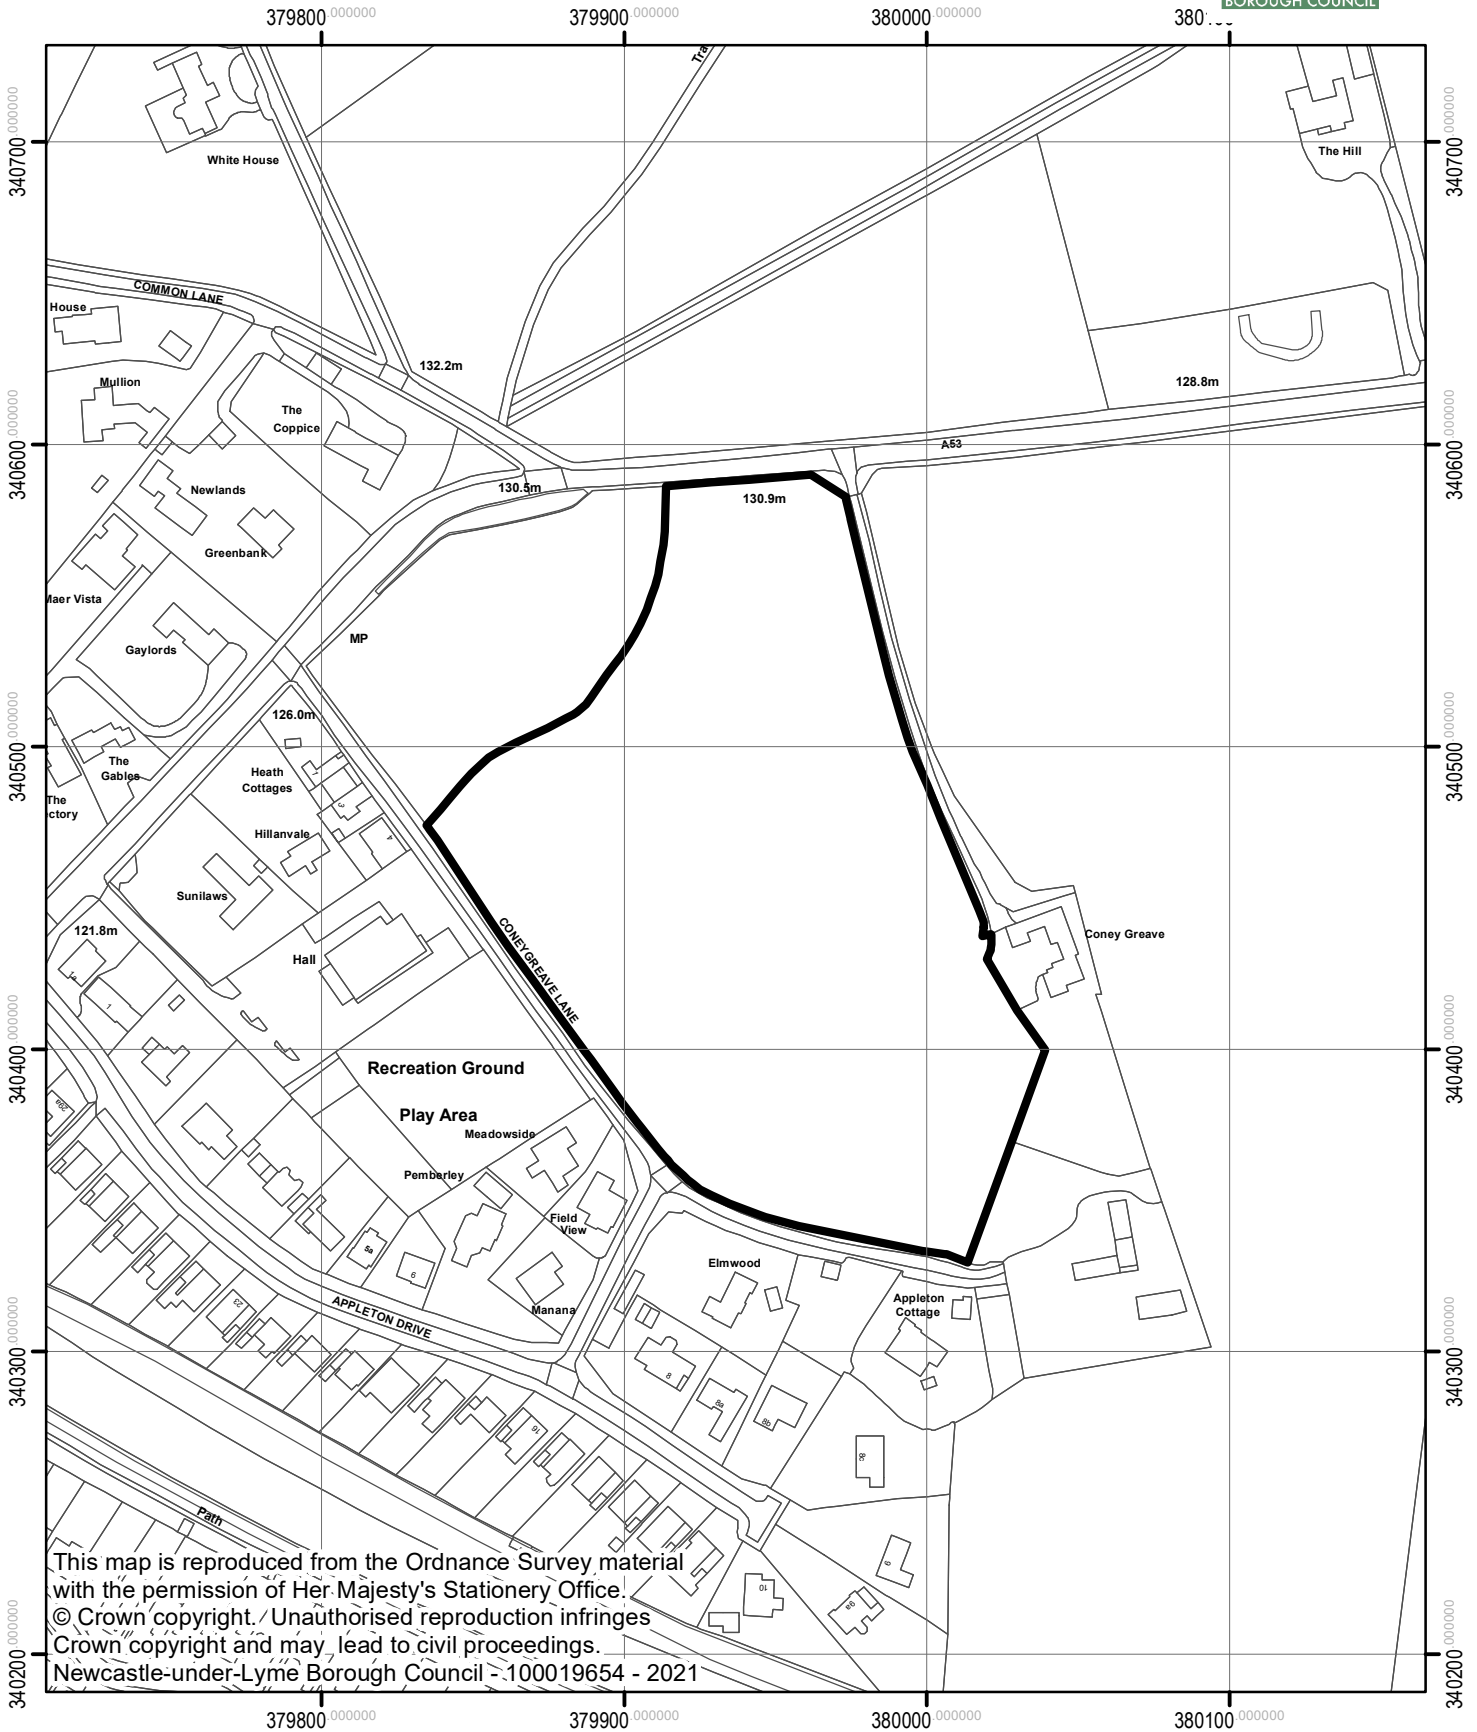

22/00388/SCH17
Land To East Of Coneygreave Lane
Whitmore, Newcastle-under-Lyme

This map is reproduced from the Ordnance Survey material with the permission of Her Majesty's Stationery Office. © Crown copyright. Unauthorised reproduction infringes Crown copyright and may lead to civil proceedings. Newcastle-under-Lyme Borough Council - 100019654 - 2021